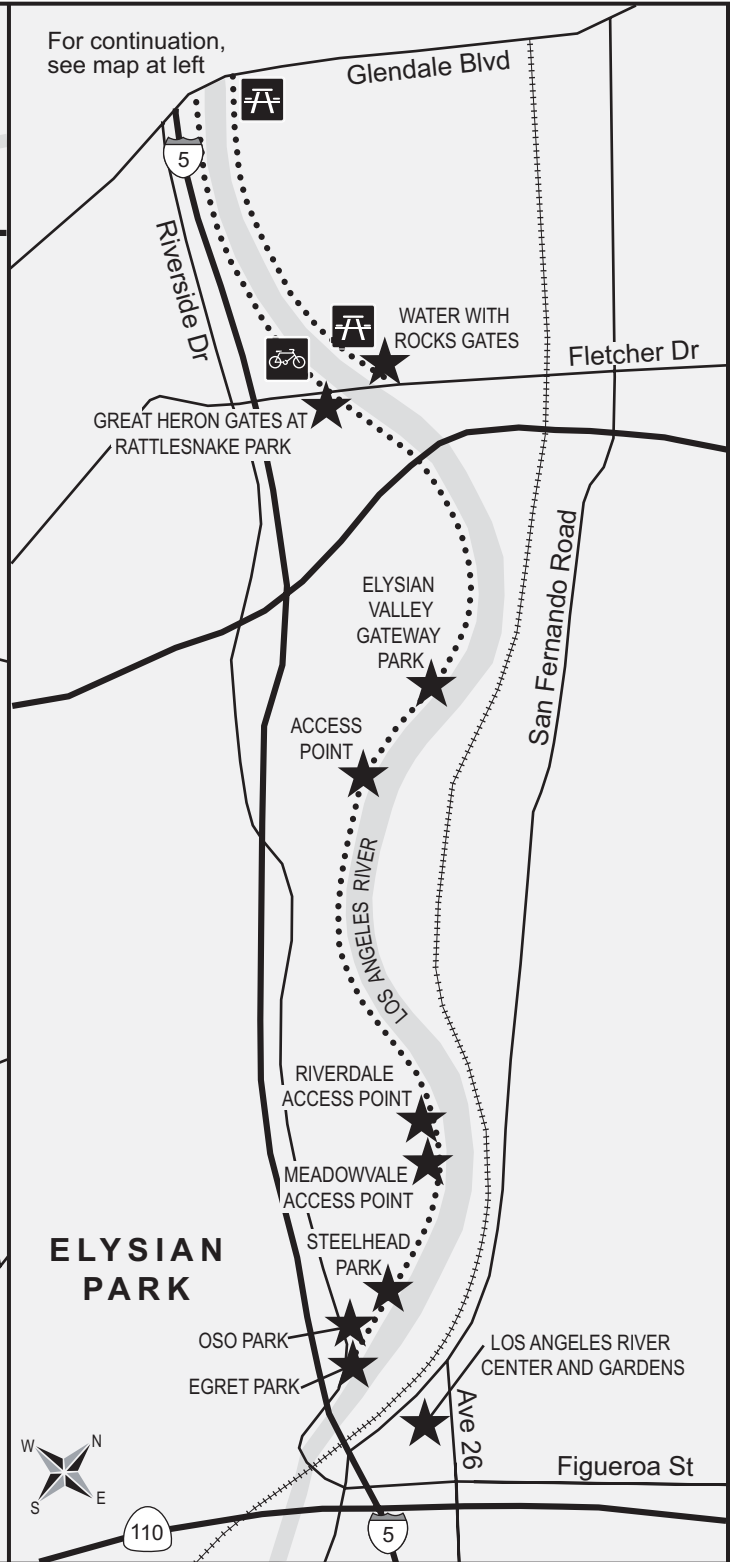

## Los Angeles River Greenway: North Section

## Los Angeles River Greenway: South Section

### Los Angeles River Greenway Los Angeles, California

The Los Angeles River Greenway consists of many small pocket parks and a multi-use trail along the natural-streambed portion of the Los Angeles River. Refer to individual maps of the Los Angeles River Center, Steelhead, Oso, and Egret Parks, and Elysian Valley Gateway Park for more detailed information.

### Park Features

- |               |                    |                  |
|---------------|--------------------|------------------|
| Biking        | Hiking             | Equestrian       |
| Dogs on Leash | Picnic Tables      | Filming Location |
|               | Interpretive Trail |                  |
| Railroad      | Minor Road         |                  |
| Trail         | Major Road         |                  |