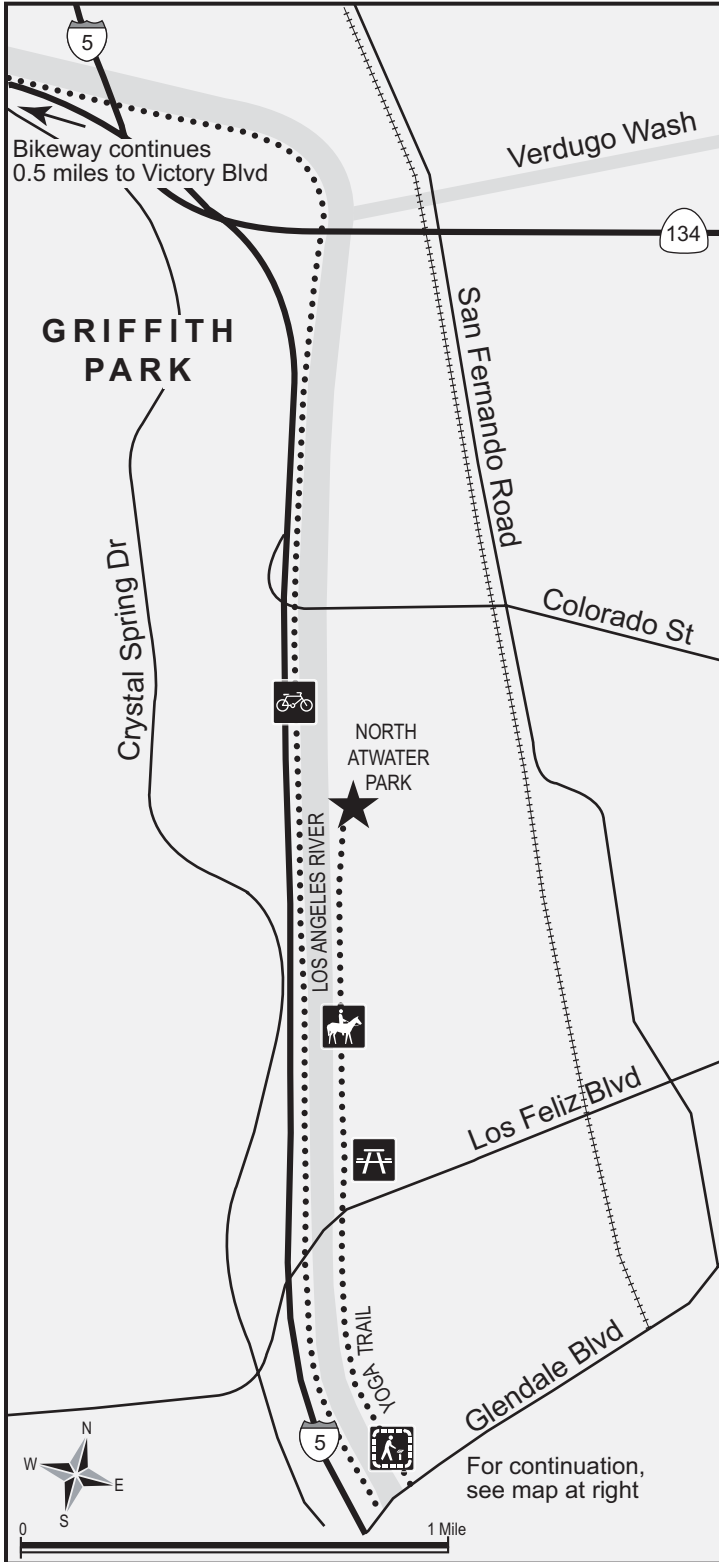

## Los Angeles River Greenway: North Section

## Los Angeles River Greenway: South Section

### Los Angeles River Greenway Los Angeles, California

The Los Angeles River Greenway consists of many small pocket parks and a multi-use trail along the natural-streambed portion of the Los Angeles River. Refer to individual maps of the Los Angeles River Center, Steelhead, Oso, and Egret Parks, and Elysian Valley Gateway Park for more detailed information.

### Park Features

- |               |                    |                  |
|---------------|--------------------|------------------|
| Biking        | Hiking             | Equestrian       |
| Dogs on Leash | Picnic Tables      | Filming Location |
|               | Interpretive Trail |                  |
| Railroad      | Minor Road         |                  |
| Trail         | Major Road         |                  |